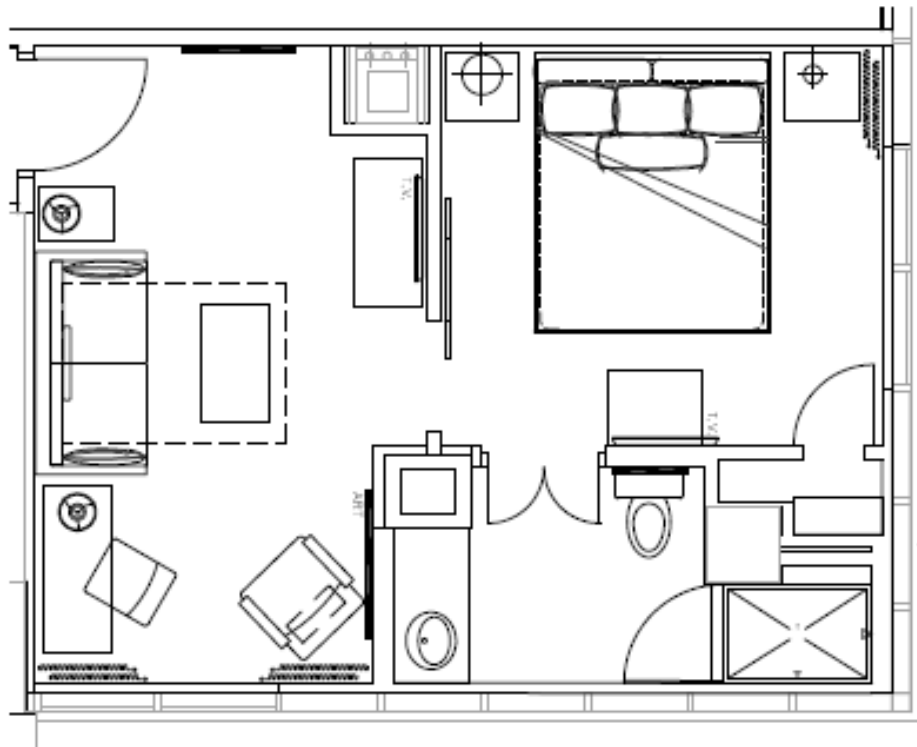

WEST END ONE BEDROOM SUITE

SIZE: 400-480 SF / 40-44 M²

- Living Area with queen sleeper sofa
- Working desk
- Complimentary wifi
- In-room laptop safe
- Complimentary Social Hour
- Twice daily housekeeping service
- Complimentary shoeshine
- On-request spa services by Adagio
- Valet laundry service
- 24 hour In-room dining
- Airline check-in and pre-arrival luggage transportation

Specific room types subject to vary based on room number.