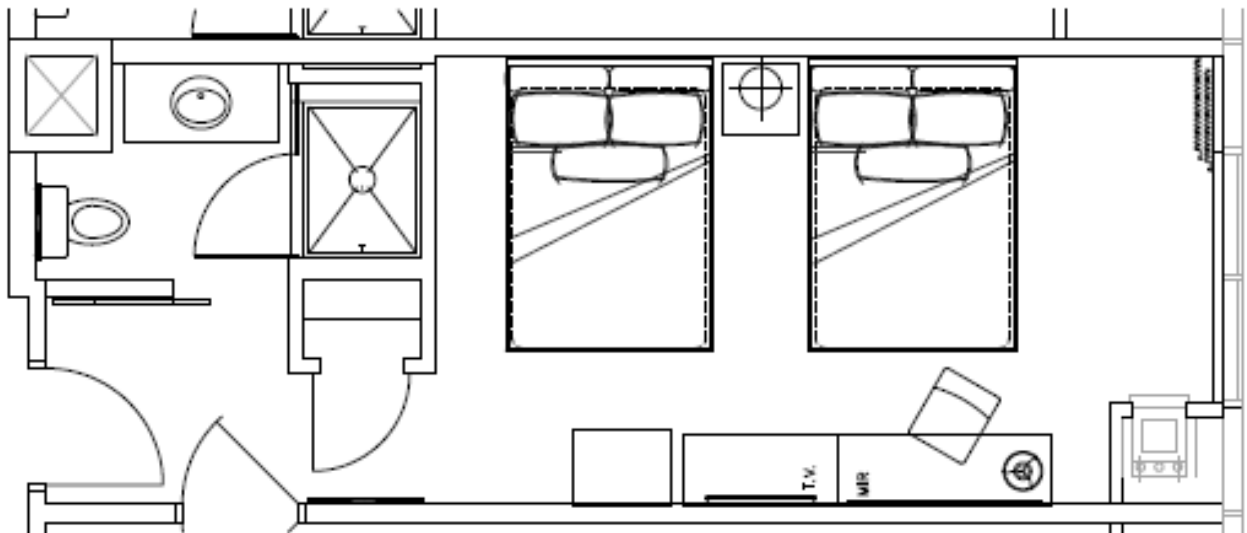

PREMIER TWO QUEEN

SIZE: 300-350 SF / 28-32 M²

- Complimentary wifi
- In room laptop safe
- Complimentary Social Hour
- Twice daily housekeeping service
- Complimentary shoeshine
- On-request spa services by Adagio
- Valet laundry service
- 24 hour In-room dining
- Airline Check-in and Pre-arrival luggage transportation

Specific room types subject to vary based on room number.