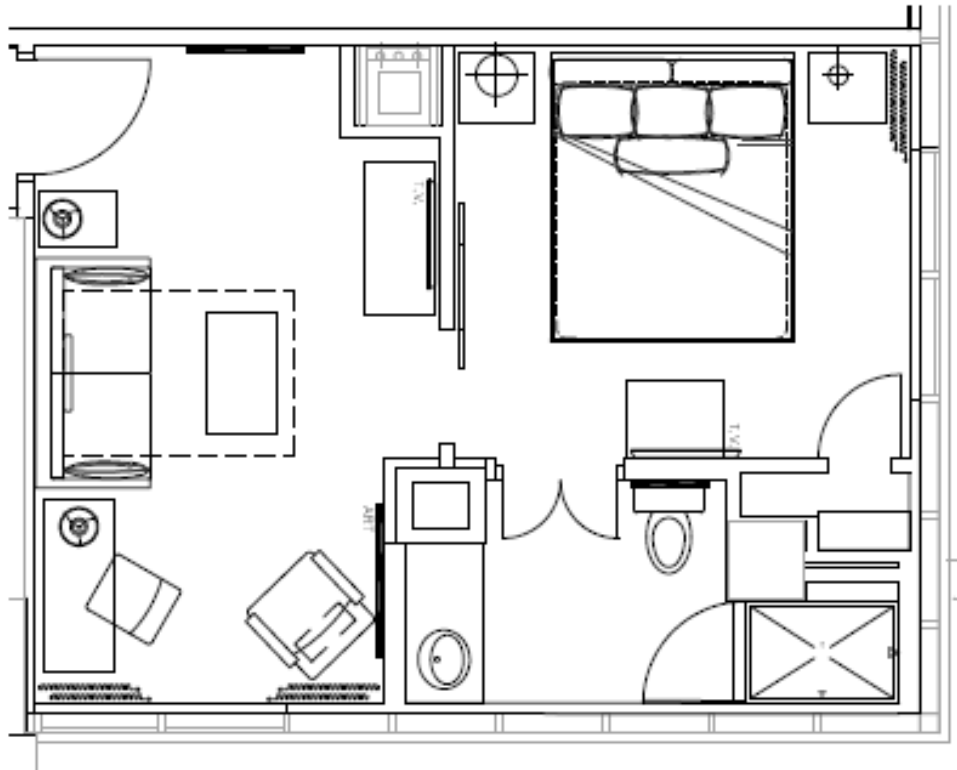

MIDTOWN ONE BEDROOM SUITE

SIZE: 400-480 SF / 40-44 M²

- Living area with queen sleeper sofa
- Working desk
- Complimentary wifi
- In-room laptop safe
- Complimentary Social Hour
- Twice daily housekeeping service
- Complimentary shoeshine
- On-request spa services by Adagio
- Valet laundry service
- 24 hour In-room dining
- Airline check-in and pre-arrival luggage transportation

Specific room types subject to vary based on room number.