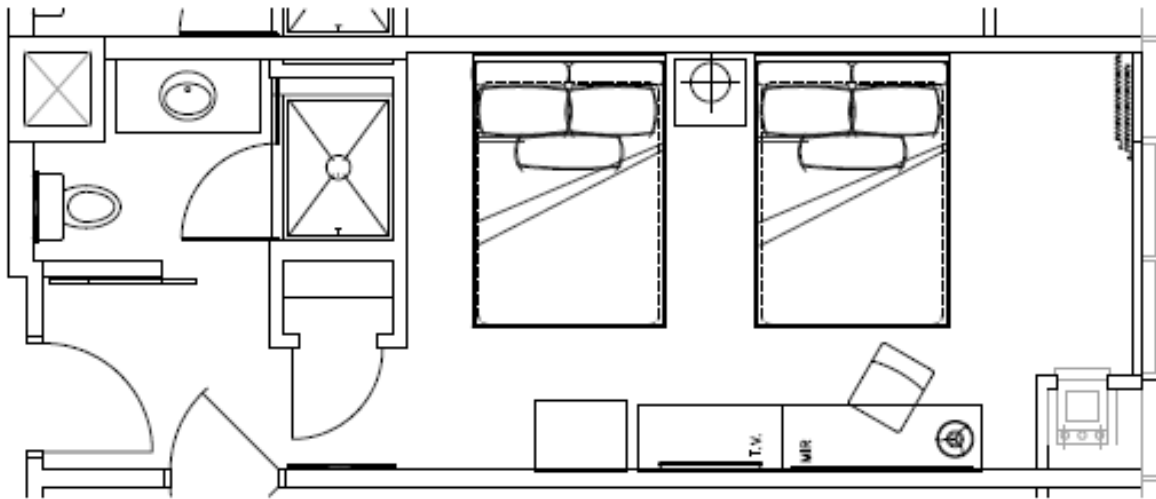

## DELUXE TWO QUEEN

SIZE: 408 SF / 45 M<sup>2</sup>

- Complimentary wifi
- In room laptop safe
- Complimentary Social Hour
- Twice daily housekeeping service
- Complimentary shoeshine
- On-request spa services by Adagio
- Valet laundry service
- 24 hour In-room dining
- Airline check-in and pre-arrival luggage transportation

Specific room types subject to vary based on room number.