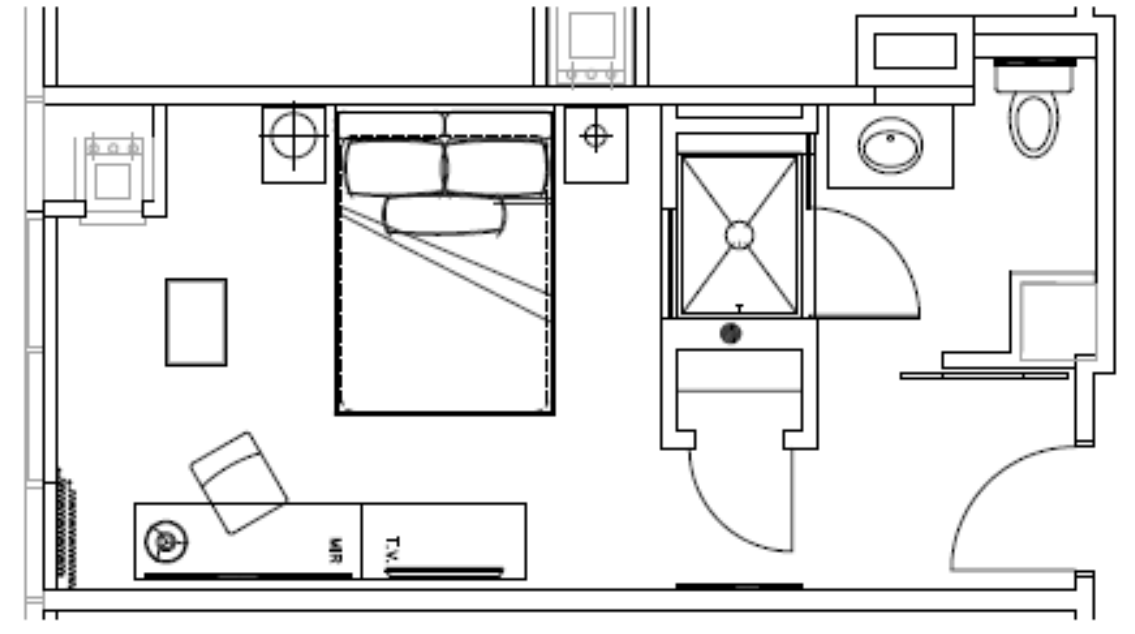

## DELUXE QUEEN

SIZE: 300 SF / 28 M<sup>2</sup>

- Complimentary wifi
- In-room laptop safe
- Complimentary Social Hour
- Twice daily housekeeping service
- Complimentary shoeshine
- On-request spa services by Adagio
- Valet laundry service
- 24 hour In-room dining
- Airline check-in and pre-arrival luggage transportation

Specific room types subject to vary based on room number.