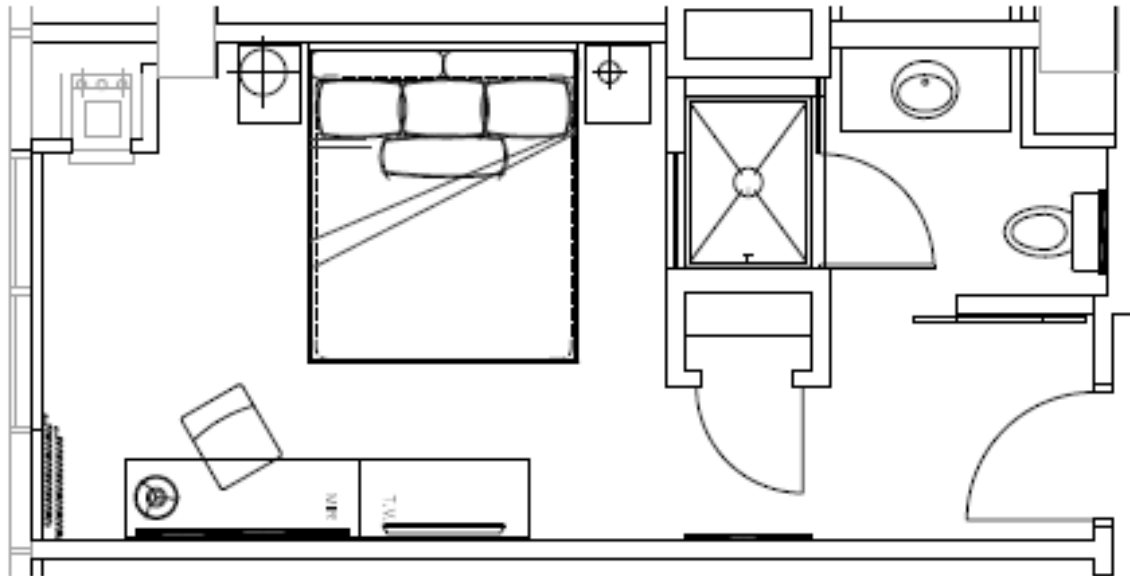

## DELUXE KING ROOM

SIZE: 300 SF / 28 M<sup>2</sup>

- Complimentary wifi
- In-room laptop safe
- Complimentary Social Hour
- Twice daily housekeeping service
- Complimentary shoeshine
- On-request spa services by Adagio
- Valet laundry service
- 24 hour In-room dining
- Airline check-in and pre-arrival luggage transportation

Specific room types subject to vary based on room number.