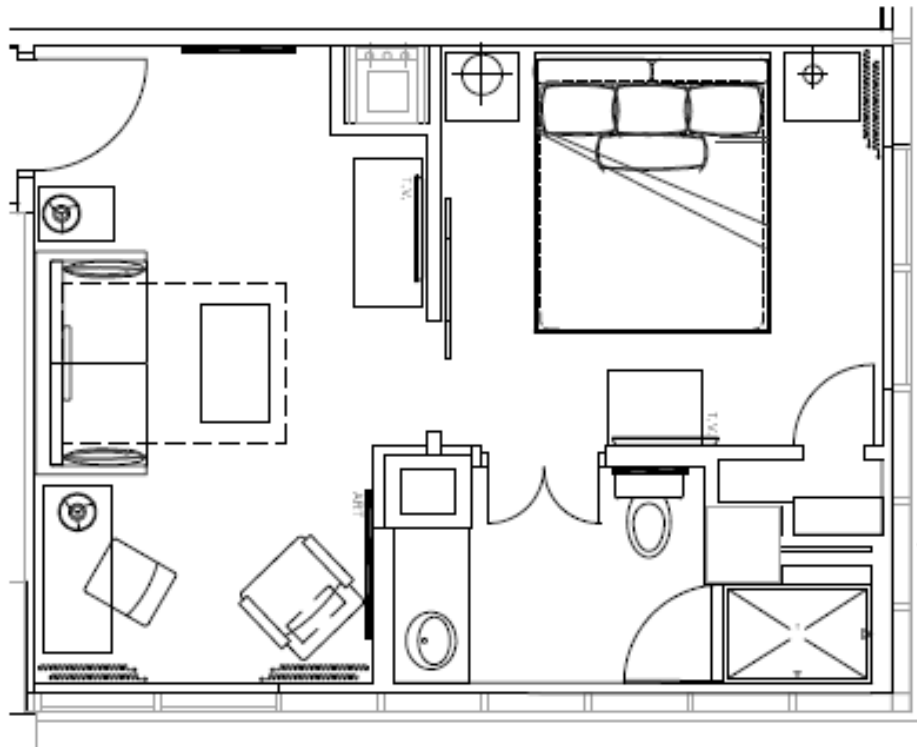

WEST END ONE BEDROOM SUITE

SIZE: 400-480 SF / 40-44 M²

- Oversized room with sofa
- Working desk
- Complimentary wifi
- In-room laptop safe
- Daily housekeeping service
- Nightly turndown service available upon request
- Complimentary shoeshine
- On-request spa services by Adagio
- Valet laundry service
- In-room dining

Specific room types subject to vary based on room number.