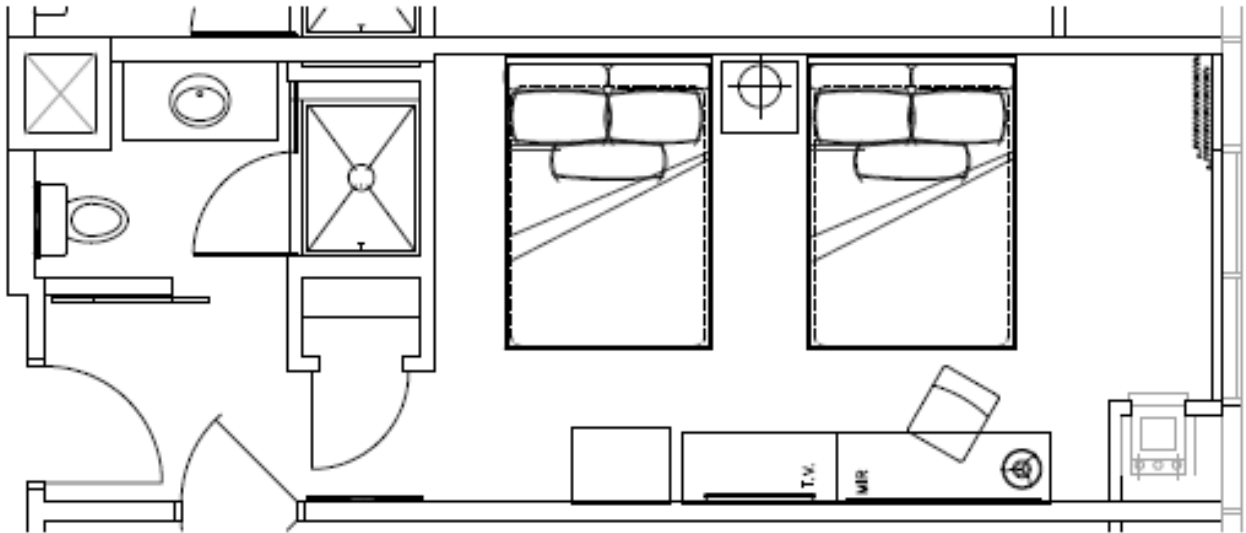

PREMIER TWO QUEEN

SIZE: 350 SF / 32 M²

- Complimentary wifi
- In-room laptop safe
- Daily housekeeping service
- Nightly turndown service available upon request
- Complimentary shoeshine
- On-request spa services by Adagio
- Valet laundry service
- In-room dining

Specific room types subject to vary based on room number.