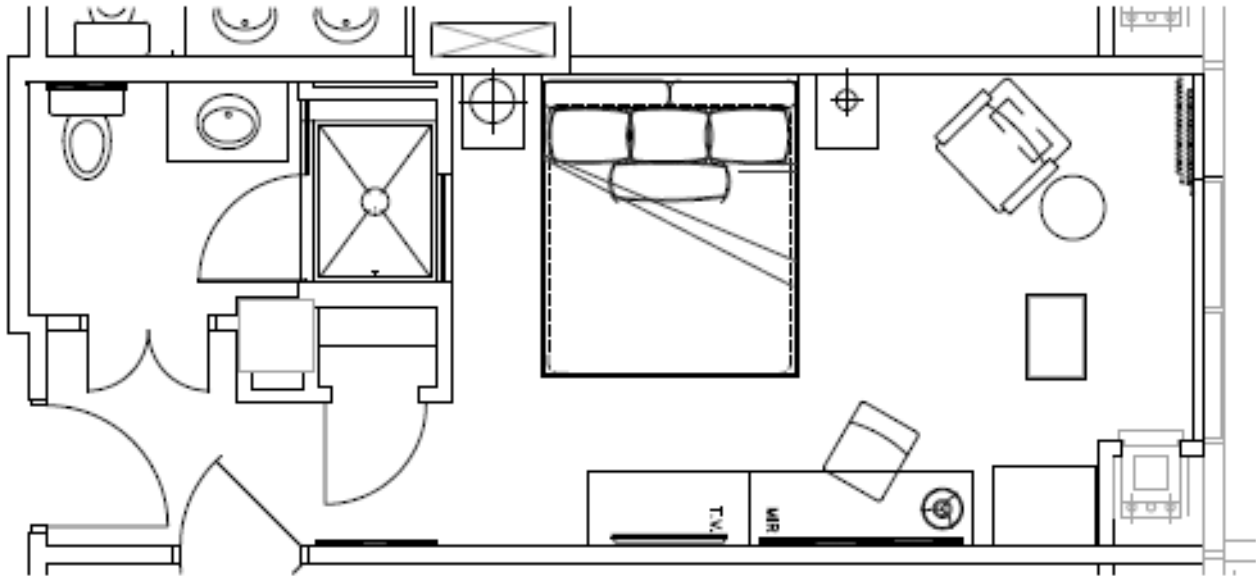

PREMIER KING

SIZE: 384 SF / 36 M²

- Complimentary wifi
- In-room laptop safe
- Complimentary Social Hour
- Twice daily housekeeping service
- Complimentary shoeshine
- On-request spa services by Adagio
- Valet laundry service
- 24 hour In-room dining
- Airline check-in and pre-arrival luggage transportation

Specific room types subject to vary based on room number.