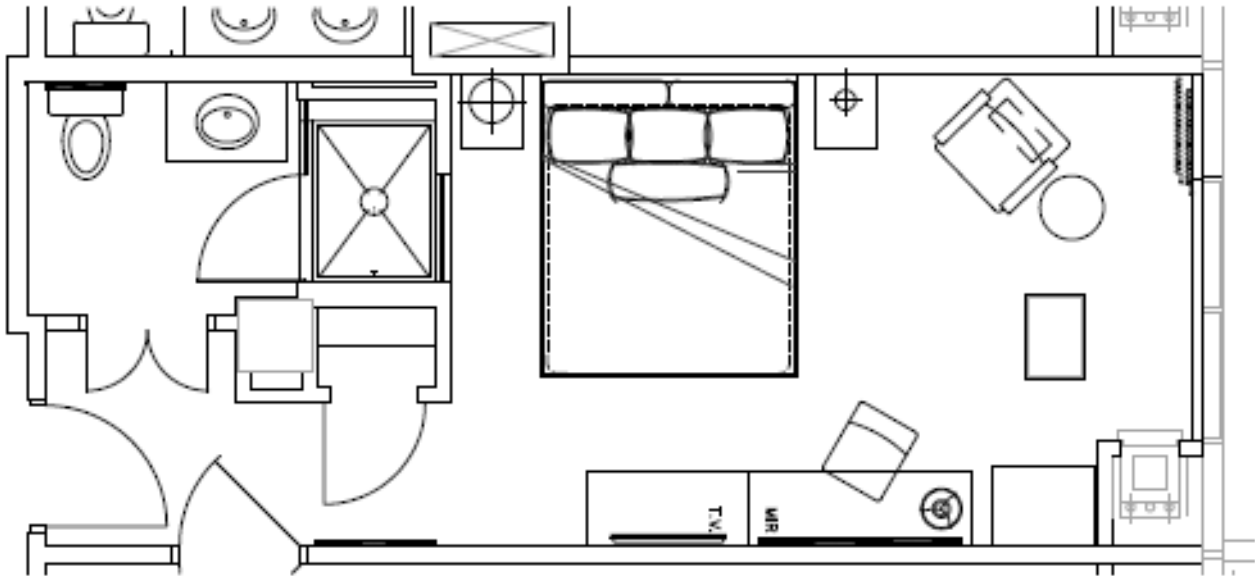

PREMIER KING

SIZE: 384 SF / 36 M²

- Complimentary wifi
- In-room laptop safe
- Daily housekeeping service
- Nightly turndown service available upon request
- Complimentary shoeshine
- On-request spa services by Adagio
- Valet laundry service
- In-room dining

Specific room types subject to vary based on room number.