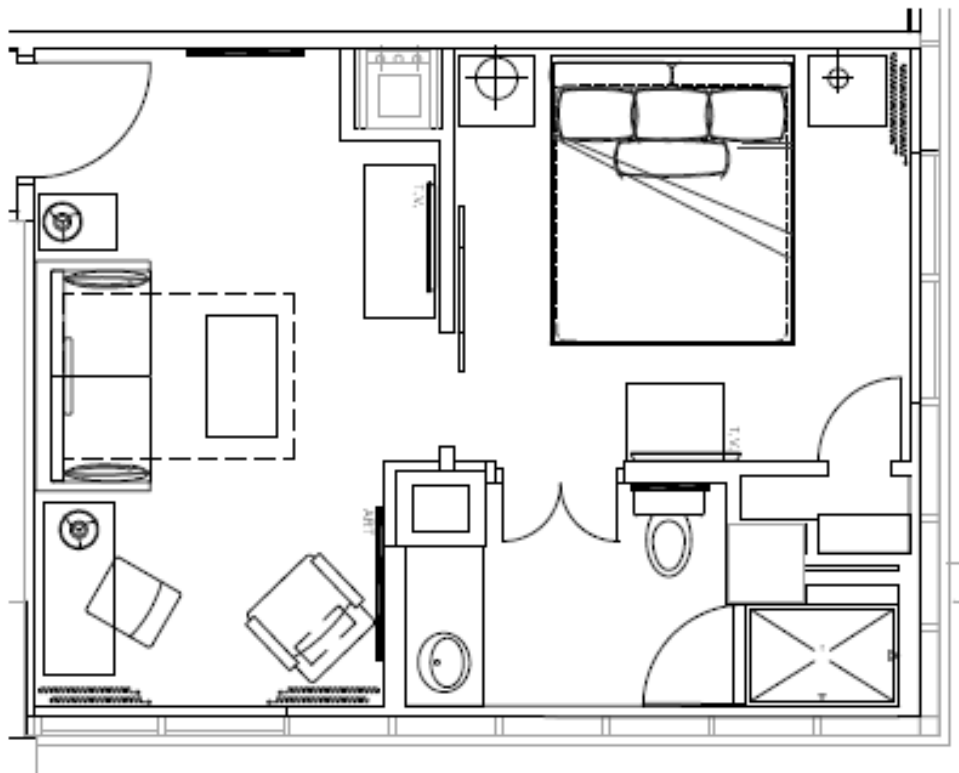

MIDTOWN ONE BEDROOM SUITE

SIZE: 400-480 SF / 40-44 M²

- Oversized room with sofa
- Working desk
- Complimentary wifi
- In-room laptop safe
- Daily housekeeping service
- Nightly turndown service available upon request
- Complimentary shoeshine
- On-request spa services by Adagio
- Valet laundry service
- In-room dining

Specific room types subject to vary based on room number.