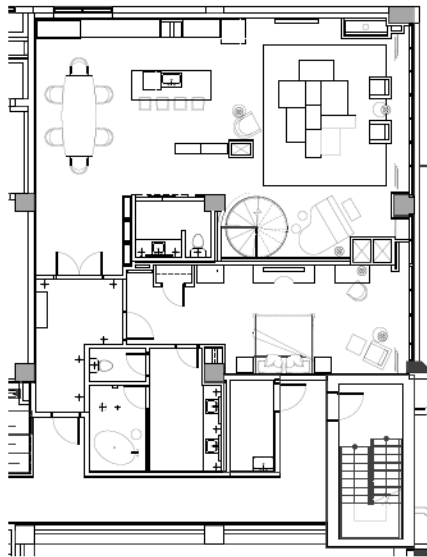

HUTTON SUITE

SIZE: 4,660 SF / 433 M²

- Three bedrooms
- Tile gas fireplace
- Hutton PA (Personal Assistant)
- Writers' Room creative space for musicians
- Dining area with seating for six
- Full size kitchen with Wolf, Samsung and Master Chef equipment
- Fully stocked bar cart
- Priority housecar access
- Complimentary in suite Social Hour on request
- Complimentary shoeshine
- On-request spa services by Adagio
- Valet laundry service
- 24 hour In-room dining
- Complimentary valet for the duration of the stay for one vehicle

First Floor

Second Floor