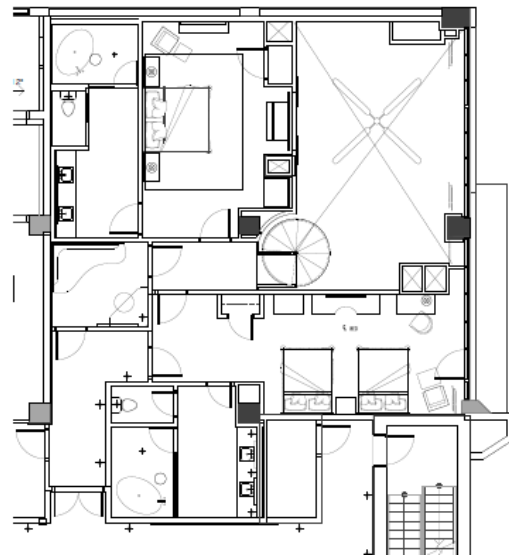

HUTTON SUITE

SIZE: 4,660 SF / 433 M²

- Three bedrooms
- Tile gas fireplace
- Hutton PA (Personal Assistant)
- Writers' Room creative space for musicians
- Dining area with seating for six
- Full size kitchen with Wolf, Samsung and Master Chef equipment
- Fully stocked bar cart
- Priority housecar access
- Complimentary in suite Social Hour on request
- Complimentary shoeshine
- On-request spa services by Adagio
- Valet laundry service
- 24 hour In-room dining
- Complimentary valet for the duration of the stay for one vehicle

First Floor

Second Floor