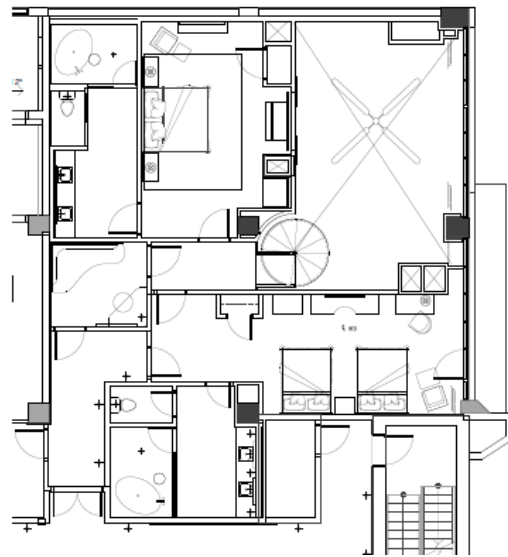

HUTTON SUITE

SIZE: 3,387 SF / 315 M²

- Three bedrooms with King beds; two bedrooms have option to be locked off for privacy
- Tile gas fireplace
- Hutton PA (Personal Assistant)
- Writers' Room creative space for musicians
- Dining area with seating for six
- Full size kitchen with Wolf, Samsung and Master Chef equipment
- Fully stocked bar cart
- Priority housecar access
- Complimentary wifi
- In room laptop safe
- Daily housekeeping service
- Nightly turndown service available upon request
- Complimentary shoeshine
- On-request spa services by Adagio
- Valet laundry service
- In-room dining

First Floor

Second Floor