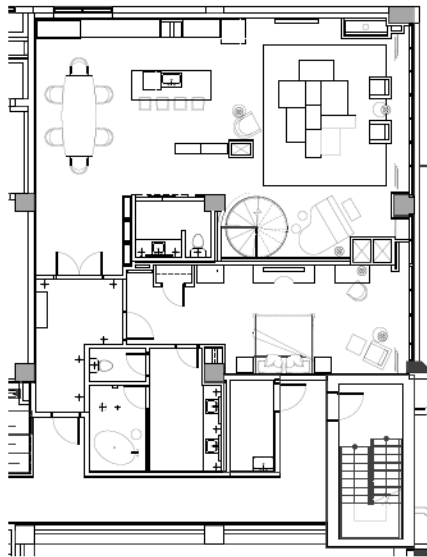

HUTTON SUITE

SIZE: 3,387 SF / 315 M²

- Three bedrooms with King beds; two bedrooms have option to be locked off for privacy
- Tile gas fireplace
- Hutton PA (Personal Assistant)
- Writers' Room creative space for musicians
- Dining area with seating for six
- Full size kitchen with Wolf, Samsung and Master Chef equipment
- Fully stocked bar cart
- Priority housecar access
- Complimentary wifi
- In room laptop safe
- Daily housekeeping service
- Nightly turndown service available upon request
- Complimentary shoeshine
- On-request spa services by Adagio
- Valet laundry service
- In-room dining

First Floor

Second Floor