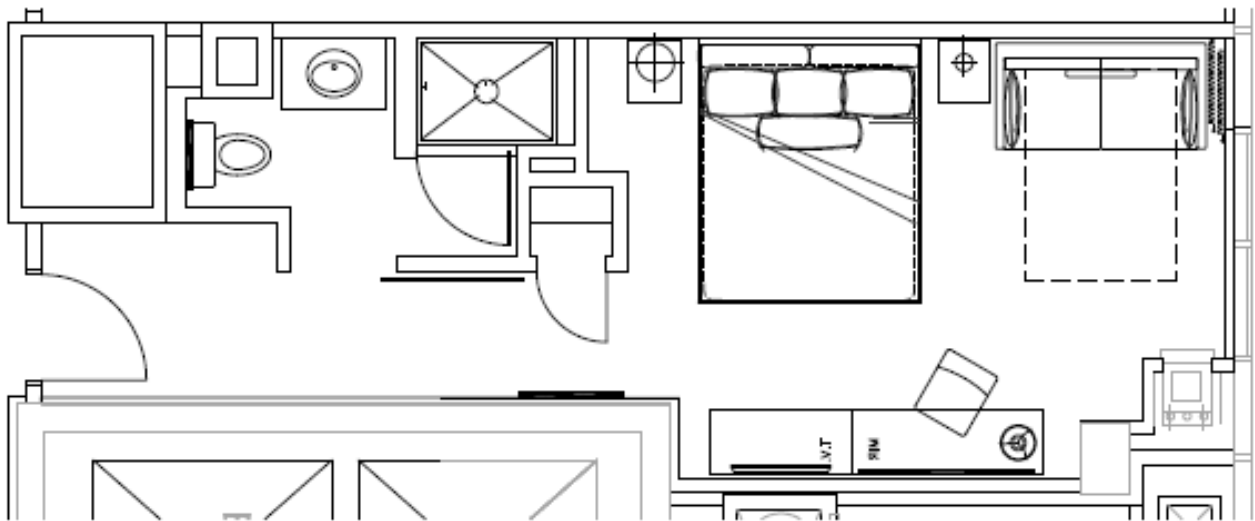

## EXECUTIVE KING

SIZE: 350 SF / 32 M<sup>2</sup>

- Oversized room with sofa
- Working desk
- Complimentary wifi
- In-room laptop safe
- Complimentary Social Hour
- Twice daily housekeeping service
- Complimentary shoeshine
- On-request spa services by Adagio
- Valet laundry service
- 24 hour In-room dining
- Airline check-in and pre-arrival luggage transportation

Specific room types subject to vary based on room number.