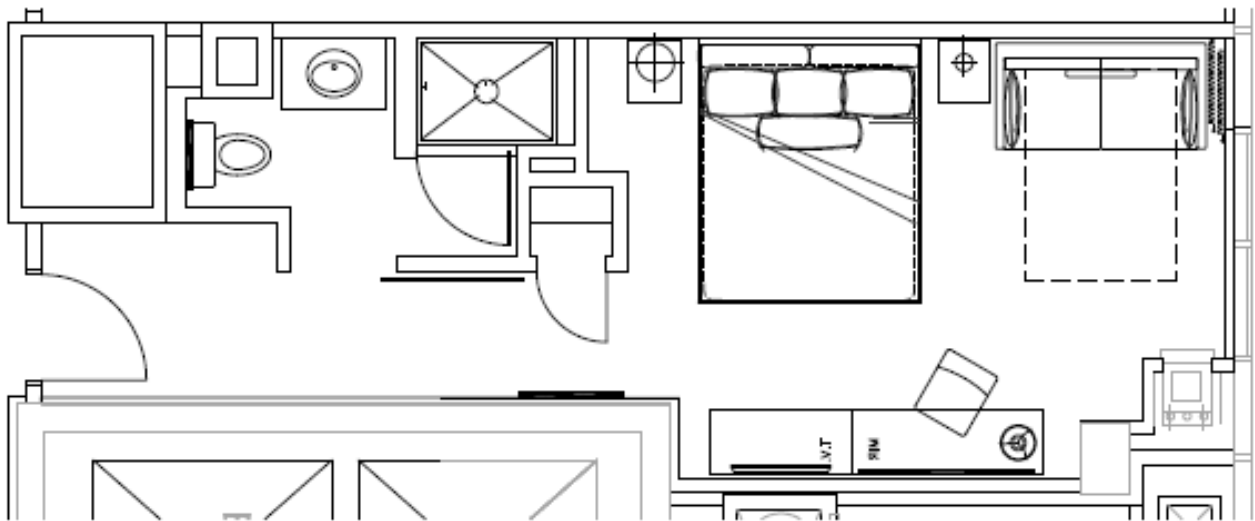

## EXECUTIVE KING

SIZE: 350 SF / 32 M<sup>2</sup>

- Oversized room with sofa
- Working desk
- Complimentary wifi
- In-room laptop safe
- Daily housekeeping service
- Nightly turndown service available upon request
- Complimentary shoeshine
- On-request spa services by Adagio
- Valet laundry service
- In-room dining

Specific room types subject to vary based on room number.