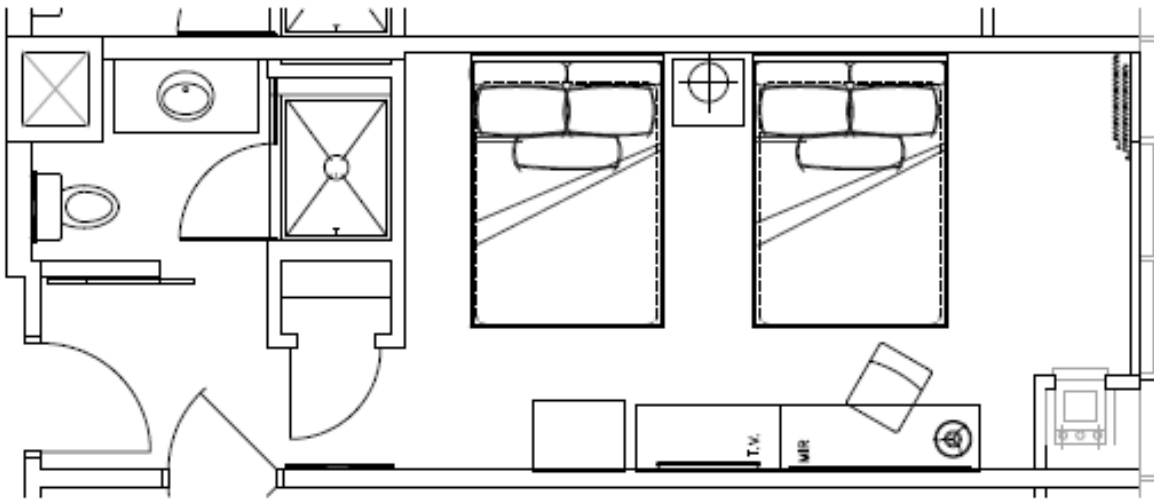

DELUXE TWO QUEEN

SIZE: 408 SF / 45 M²

- Complimentary wifi
- In-room laptop safe
- Daily housekeeping service
- Nightly turndown service available upon request
- Complimentary shoeshine
- On-request spa services by Adagio
- Valet laundry service
- In-room dining

Specific room types subject to vary based on room number.