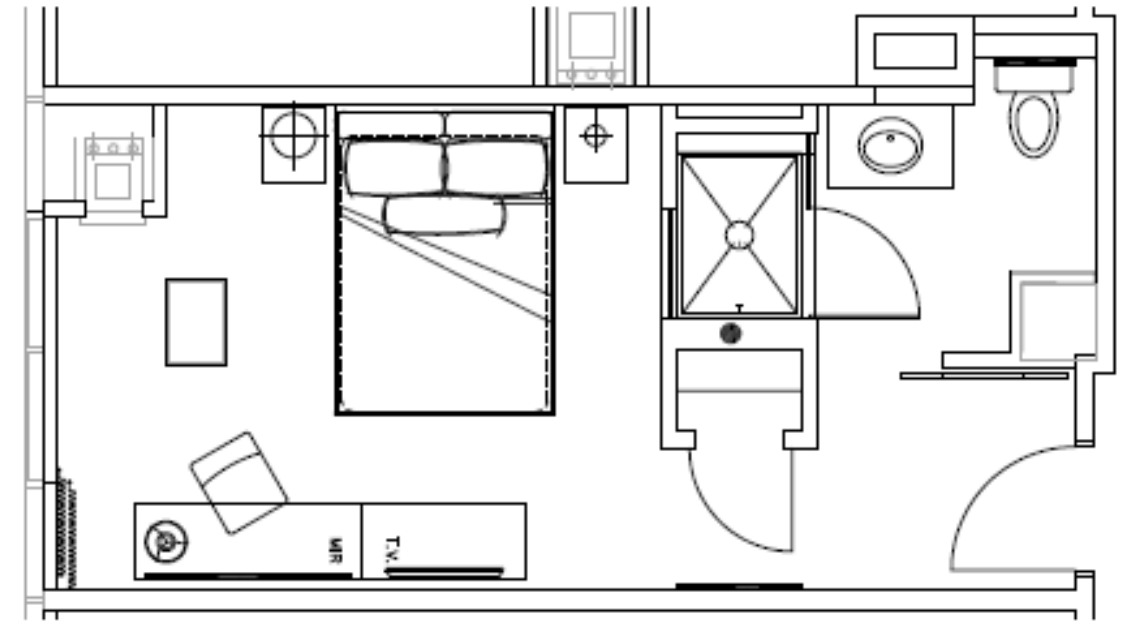

## DELUXE QUEEN

SIZE: 323 SF / 30 M<sup>2</sup>

- Complimentary wifi
- In-room laptop safe
- Daily housekeeping service
- Nightly turndown service available upon request
- Complimentary shoeshine
- On-request spa services by Adagio
- Valet laundry service
- In-room dining

Specific room types subject to vary based on room number.