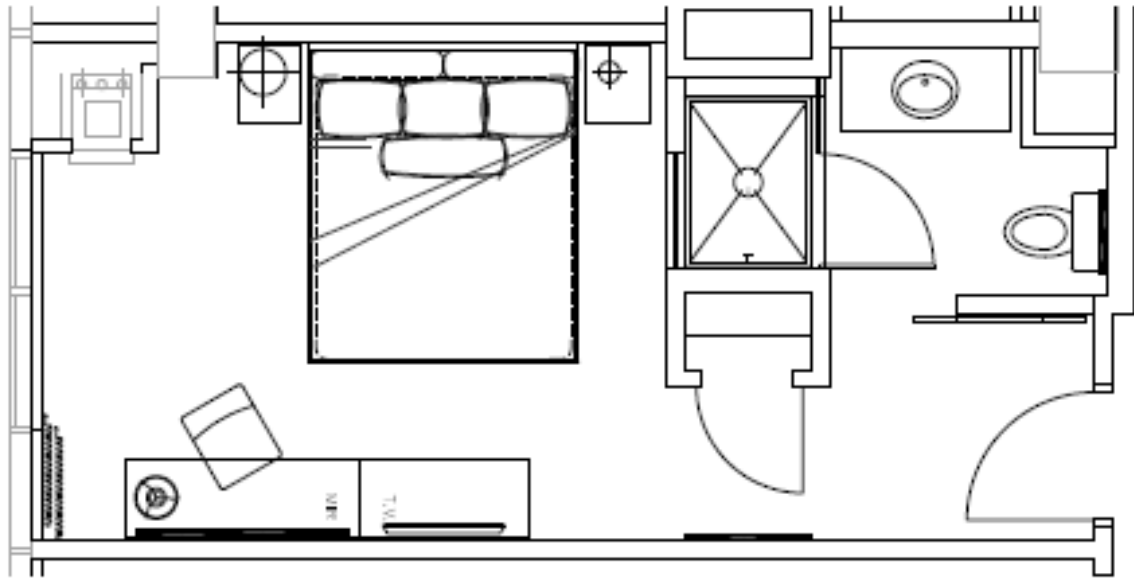

## DELUXE KING ROOM

SIZE: 323 SF / 30 M<sup>2</sup>

- Complimentary wifi
- In-room laptop safe
- Daily housekeeping service
- Nightly turndown service available upon request
- Complimentary shoeshine
- On-request spa services by Adagio
- Valet laundry service
- In-room dining

Specific room types subject to vary based on room number.